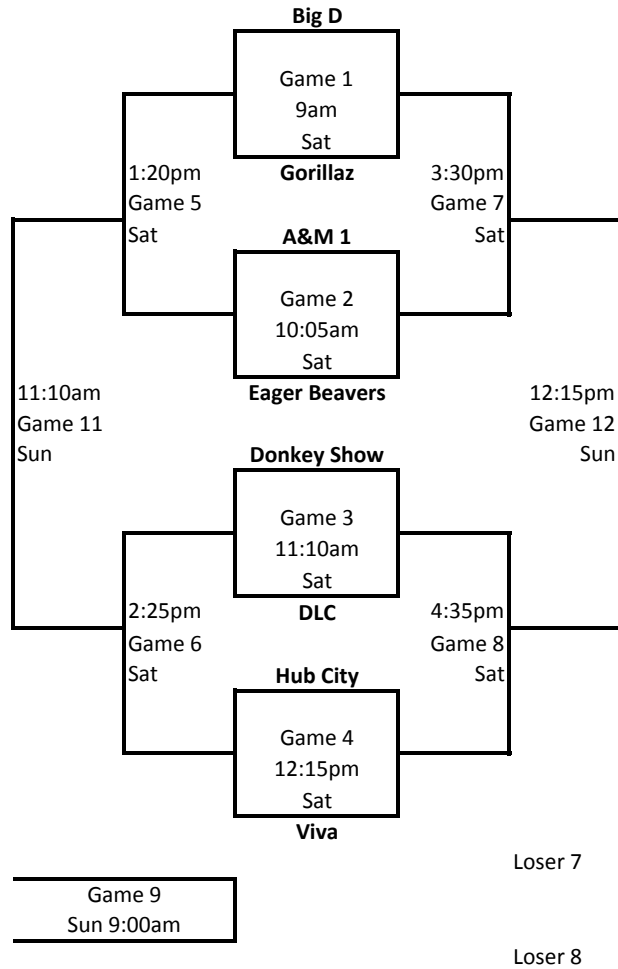

2010 Hotter n' Hell - Brackets

8 Teams

- Saturday**
- 1 9:00am
 - 2 10:05am
 - 3 11:10am
 - 4 12:15pm
 - 5 1:20pm
 - 6 2:25pm
 - 7 3:30pm
 - 8 4:35pm
- Sunday**
- 9 9:00am
 - 10 10:05am
 - 11 11:10am
 - 12 12:15pm

FORMAT:

1. NCAA rules will be followed with the following exceptions:
 - a. 25 minute running halves, 5 minute halftime
 - b. Each team will be permitted one (1) two-minute time out per half
 - c. Time outs may be taken at any time during the half and the clock stops during time outs.
 - d. There will be no twenty-second or ten-second counts.
 - e. If there is an illegal procedure called on a face off, the middie does not have to sub out.
 - f. There will be no random stick checks, however stick checks can be requested by the opposing team - limit one (1) per team / game
2. Official score and time will be kept on the field by the officials.
3. Teams are required to have matching jerseys, reversible pennies are acceptable.